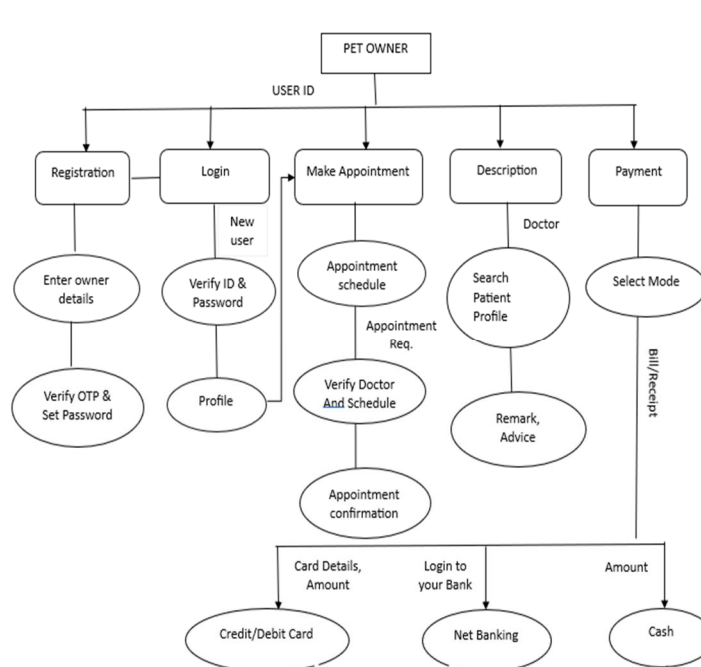

II. PROBLEM STATEMENT

For accessing the website, one must have the link and visit it. After that, the home page will appear which contains the basic knowledge of our website including the working of the website and some information of care to be taken of the pets, training the pets, diet suggestions and the do's and don'ts for the owner regarding their pets. There is also a session at the end of frequently asked questions as regards to website.

III. SYSTEM ARCHITECTURE

IV. CONCLUSION

In this project, we have successfully developed a website named Animal Welfare (Pet Animal healthcare Website)". The main objective of our website to provide proper and necessary guidance to a pet owner for taking thoroughly care of their pet and not to take their (pets) life/health for granted. This website is a magical lamp for the one who wants to take care, love their pet and cares about their health but do not know how to do all. And doing so without having the genuine knowledge can result dangerous for the pets. The user can access the website very easily as it is a user-friendly website. Also, the user need not have to buffer on various websites for collecting the information to tackle different situations in regards of his/her pets. Using our website can save ones (pets' owner) time by not visiting the veterinarians for small issues such as itchiness, rashes or hair fall. Hence, this website can be an amazing out-turn for both the owner and the pets.

REFERENCES

1. [1] <https://www.youtube.com/https://www.w3schools.com/> <http://www.jpethospital.com/>
2. [2] <http://www.petcoverpune.com/>
3. [3] <https://www.tutorialspoint.com/https://www.javatpoint.com/> <https://www.plutopetclinic.com/> <https://www.geeksforgeeks.org>