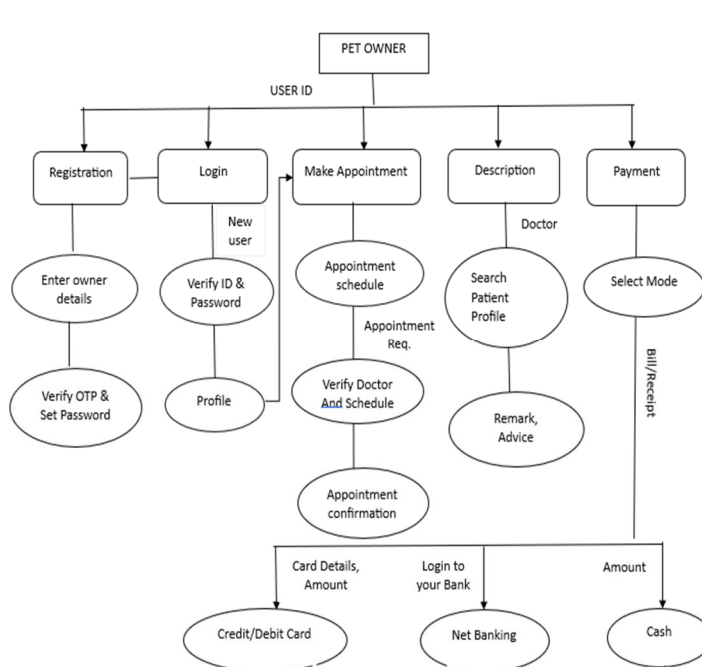

II. PROBLEM STATEMENT

For accessing the website, one must have the link and visit it. After that, the home page will appear which contains the basic knowledge of our website including the working of the website and some information of care to be taken of the pets, training the pets, diet suggestions and the do's and don'ts for the owner regarding their pets. There is also a session at the end of frequently asked questions as regards to website.

III. SYSTEM ARCHITECTURE

IV. CONCLUSION

In this project, we have successfully developed a website named Animal Welfare (Pet Animal healthcare Website)". The main objective of our website to provide proper and necessary guidance to a pet owner for taking thoroughly care of their pet and not to take their (pets) life/health for granted. This website is a magical lamp for the one who wants to take care, love their pet and cares about their health but do not know how to do all. And doing so without having the genuine knowledge can result dangerous for the pets. The user can access the website very easily as it is a user-friendly website. Also, the user need not have to buffer on various websites for collecting the information to tackle different situations in regards of his/her pets. Using our website can save ones (pets' owner) time by not visiting the veterinarians for small issues such as itchiness, rashes or hair fall. Hence, this website can be an amazing out-turn for both the owner and the pets.

REFERENCES

1. [1] <https://www.youtube.com/https://www.w3schools.com/> <http://www.jpethospital.com/>
2. [2] <http://www.petcoverpune.com/>
3. [3] <https://www.tutorialspoint.com/https://www.javatpoint.com/> <https://www.plutopetclinic.com/> <https://www.geeksforgeeks.org>