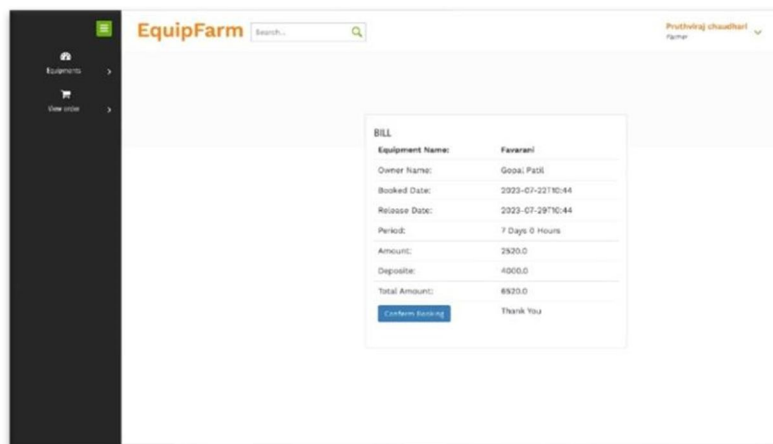

#### IV. OUTCOMES SCREEN SHOTS

Login Page

Sign Up-User Page

Sign Up-Admin

Fill Bill Details

Bill Receipt

## V. CONCLUSION

In conclusion, The Equip Farm Farmer's condo website has established tremendous potential as a platform for facilitating equipment leases inside the agricultural network. Through a complete person registration technique and an extensive list of farm device, the platform efficaciously connects farmers with the machinery they need to optimize their operations. The condominium transactions conducted on the platform have showcased a strong demand for various kinds of device, which include tractors, harvesters, and carts. Customers have provided superb remarks on their condo studies, highlighting the reliability and overall performance of the rented equipment.