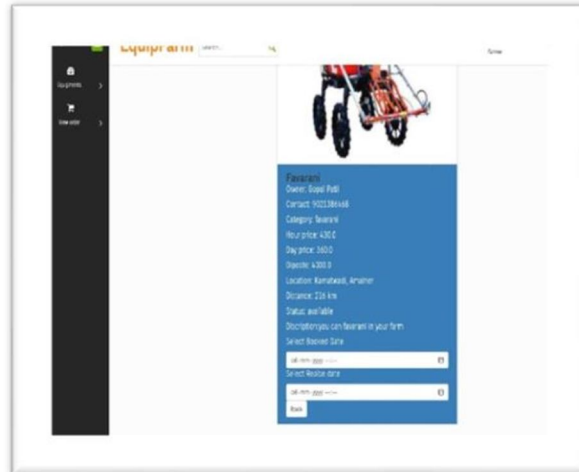

#### IV. OUTCOMES SCREEN SHOTS

Login Page

Sign Up-User Page

Sign Up-Admin

Fill Bill Details

Bill Receipt

## V. CONCLUSION

In conclusion, The Equip Farm Farmer's condo website has established tremendous potential as a platform for facilitating equipment leases inside the agricultural network. Through a complete person registration technique and an extensive list of farm device, the platform efficaciously connects farmers with the machinery they need to optimize their operations. The condominium transactions conducted on the platform have showcased a strong demand for various kinds of device, which include tractors, harvesters, and carts. Customers have provided superb remarks on their condo studies, highlighting the reliability and overall performance of the rented equipment.