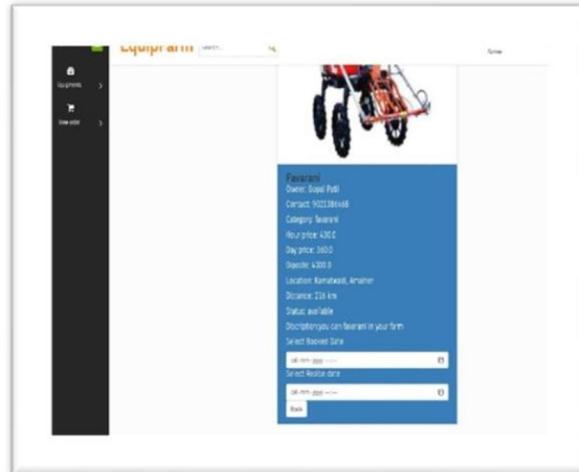

Fill Bill Details