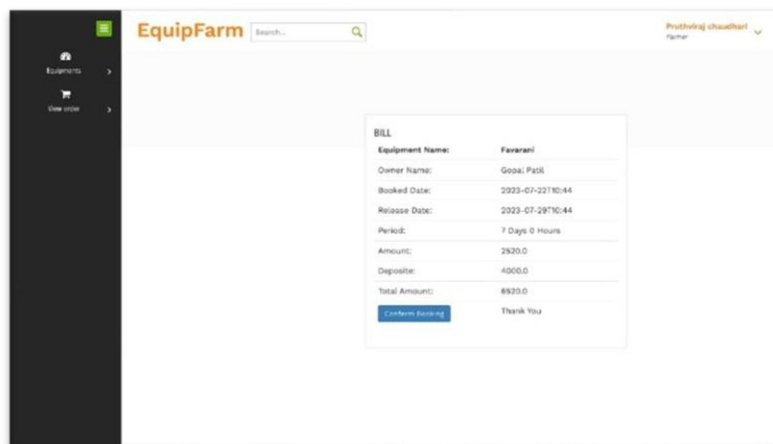

Bill Receipt

V. CONCLUSION

in conclusion, The Equip Farm Farmer's condo website has established tremendous potential as a platform for facilitating equipment leases inside the agricultural network. thru a complete person registration technique and an extensive list of farm device, the platform efficaciously connects farmers with the machinery they need to optimize their operations. The condominium transactions conducted on the platform have showcased a strong demand for various kinds of device, which include tractors, harvesters, and carts. customers have provided superb remarks on their condo studies, highlighting the reliability and overall performance of the rented equipment.

REFERENCES

1. [1] Who We Are". Ararental.org. Retrieved 2 January 2015.
2. [2] Construction Plant-hire Association". www.cpa.uk.net. Archived from the original on 2009-04-07.
3. [3] KHL Group, IRN 100, The World's Top 100 Rental Companies – June 2016.
4. [4] European Rental Association." Manifesto for the promotion of the sustainability benefits of the rental concept".
5. [5] European Rental Associations (21 October 2020)." ERA Market report 2020".
6. [6] Eshetu, Nigussie, and Hideto Fukuda. (2020). " A Review of Agricultural Marketing Information Systems (AMIS) for Efficient Markets in Ethiopia". [7] Crespi, John M., and Richard J. Sexton. (2015)." The Economics of Agricultural Markets".
7. [7] Norwood, Bailey, and Jayson L. Lusk. (2016)." Agricultural Marketing and Price Analysis".