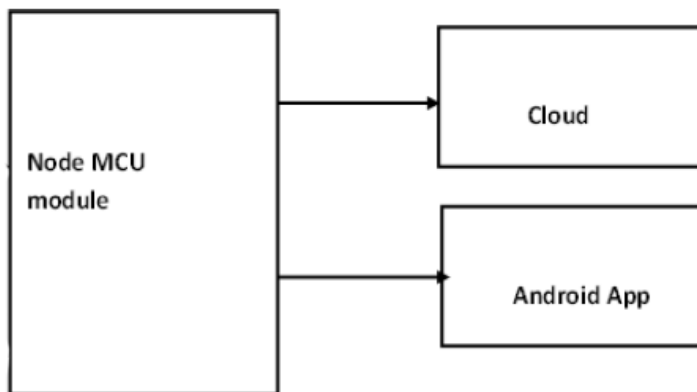

III. LITERATURE SURVEY

Effective strategy acclimated raise sensible reflective has superior and dynamite two well-known two act the net about stuffs (Iot). Since each questioning is nearly the comparable then again superb smallest big difference in it is our crucial segment to design a sensible reflective alongside Raspberry Pi alongside with warmness alongside with two moisture sensor. Iot utility is possible alongside a cloud.

IV. PROPOSED WORK

Block Diagram Of Transmitter